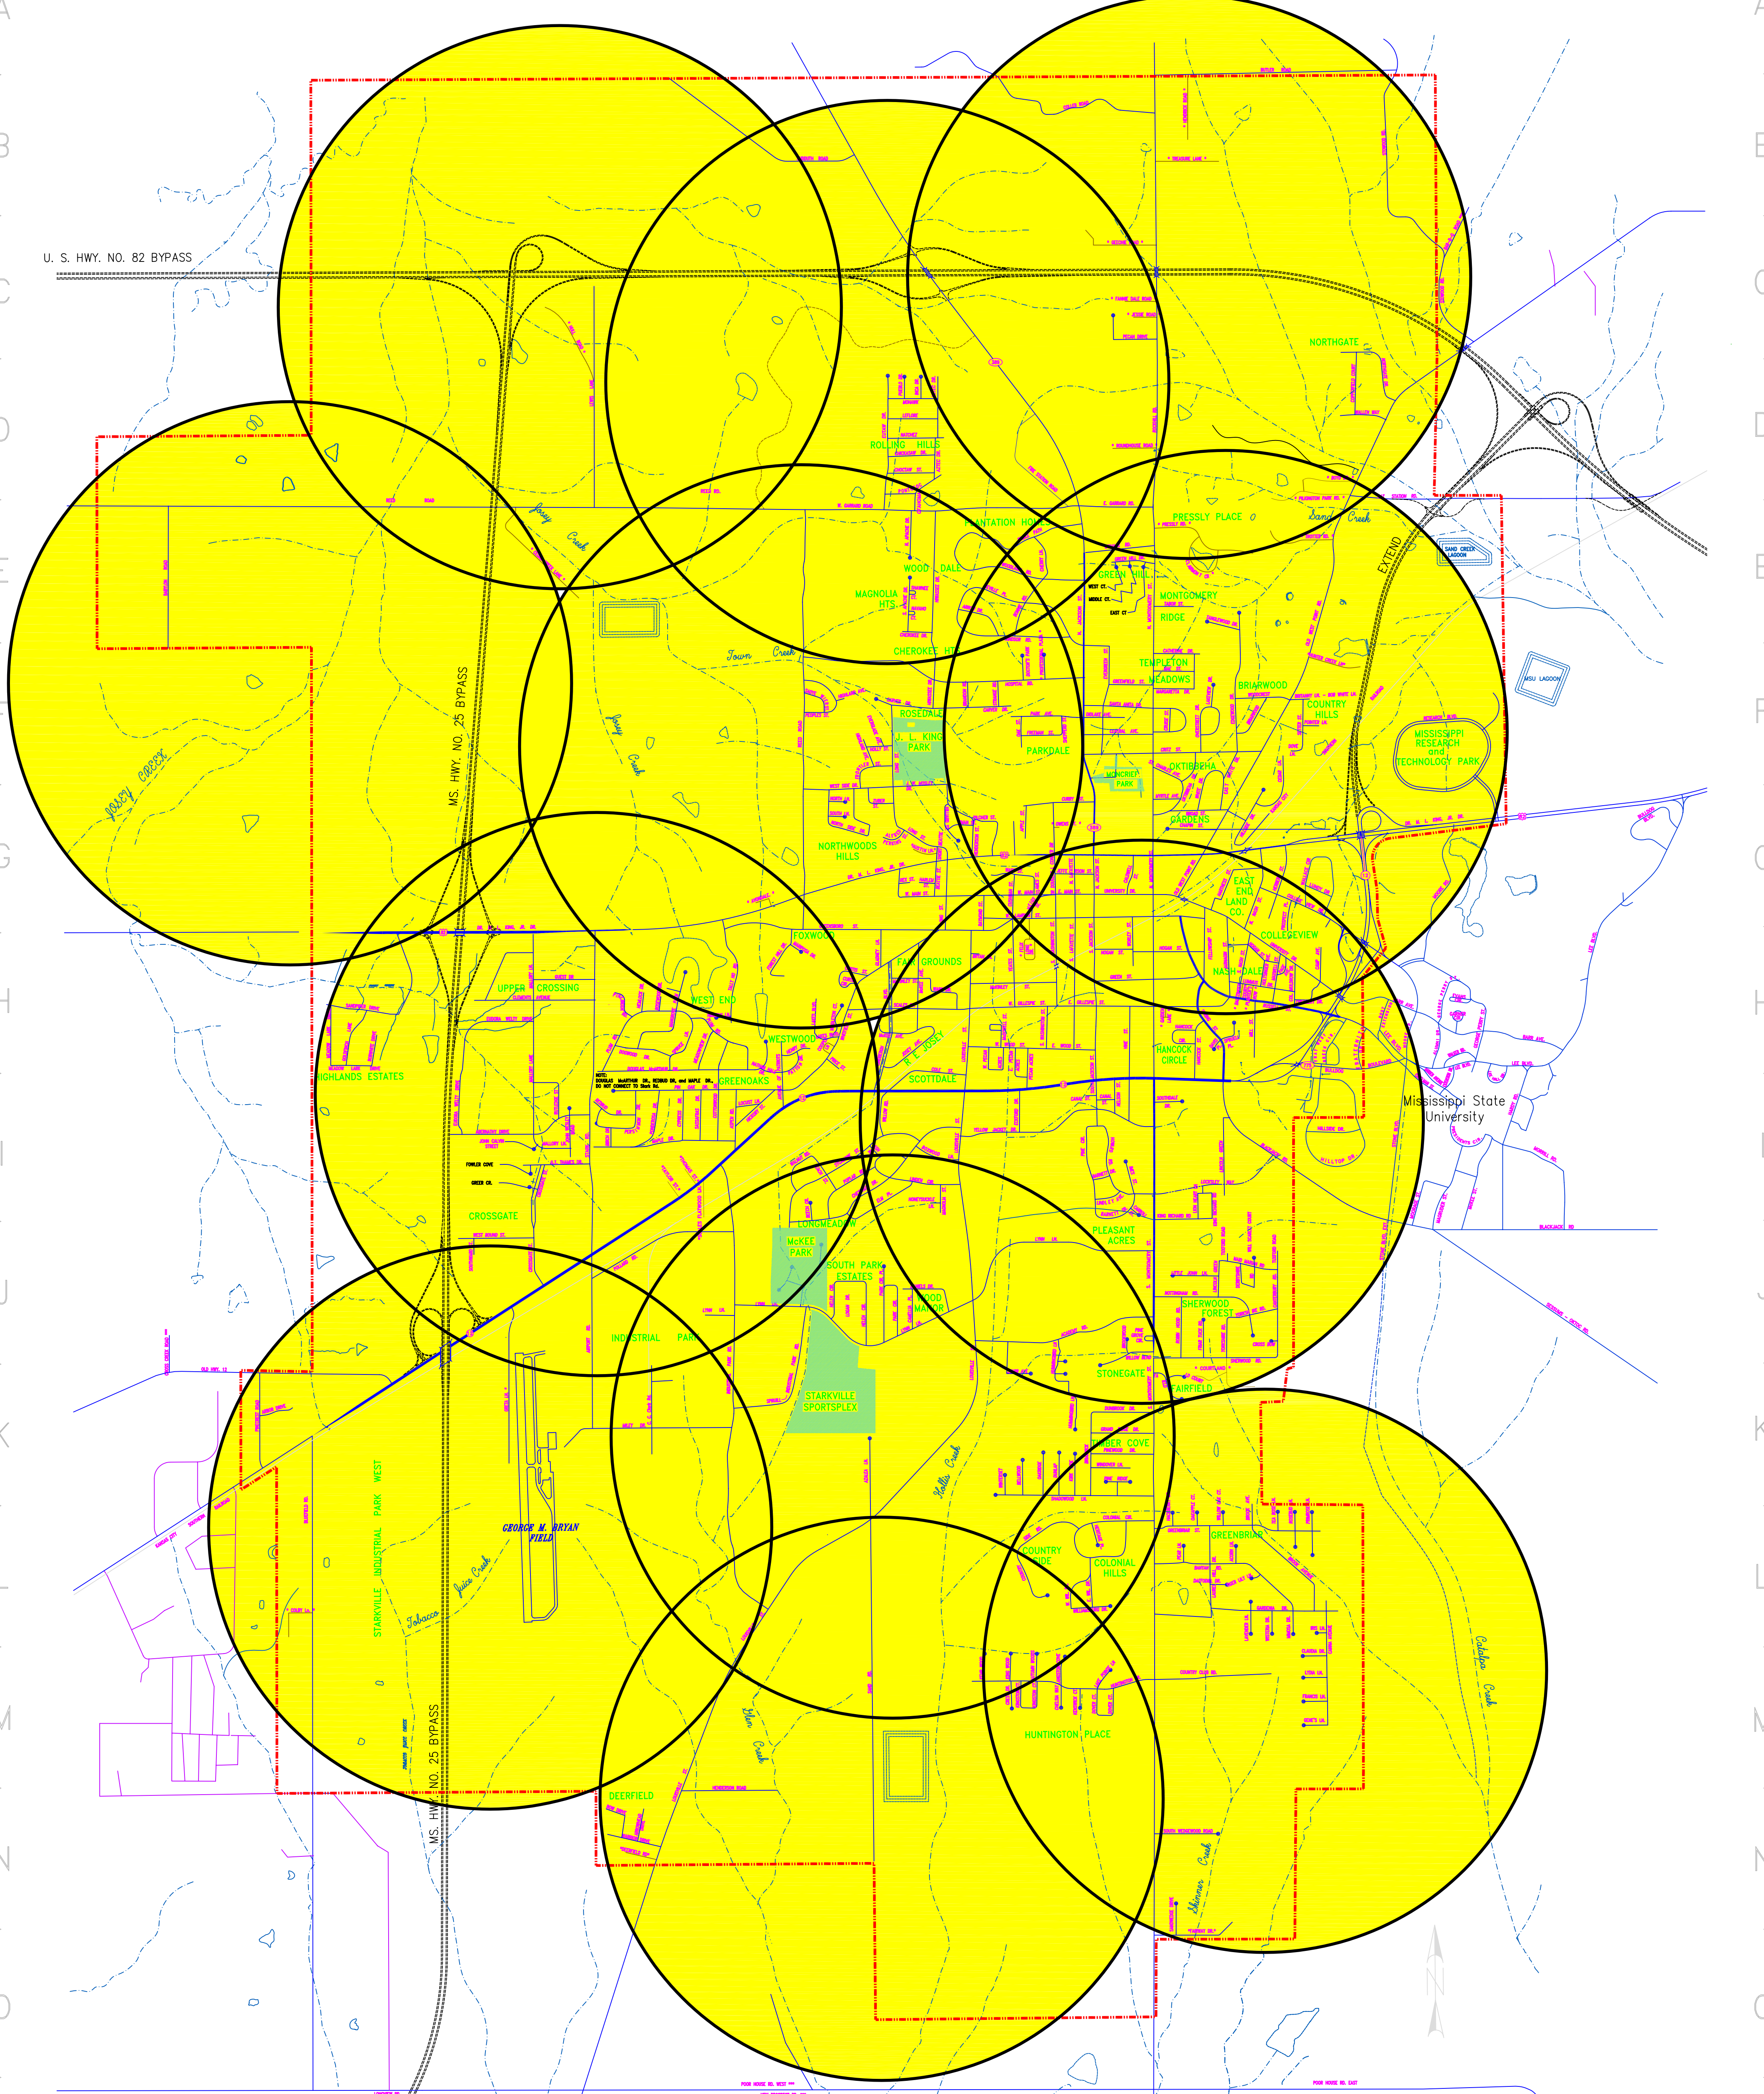

2 3 4 5 6 7 8 9 10 11 12 13

A B C D E F G H I J K L M N O P

A B C D E F G H I J K L M N O P

U. S. HWY. NO. 82 BYPASS

MS. HWY. NO. 25 BYPASS

MS. HWY. NO. 25 BYPASS

CITY OF STARKVILLE, MISSISSIPPI
 CIVIL DEFENSE COVERAGE MAP

MAP IS ACCURATE FOR
 PLANNING PURPOSE ONLY

2 3 4 5 6 7 8 9 10 11 12 13