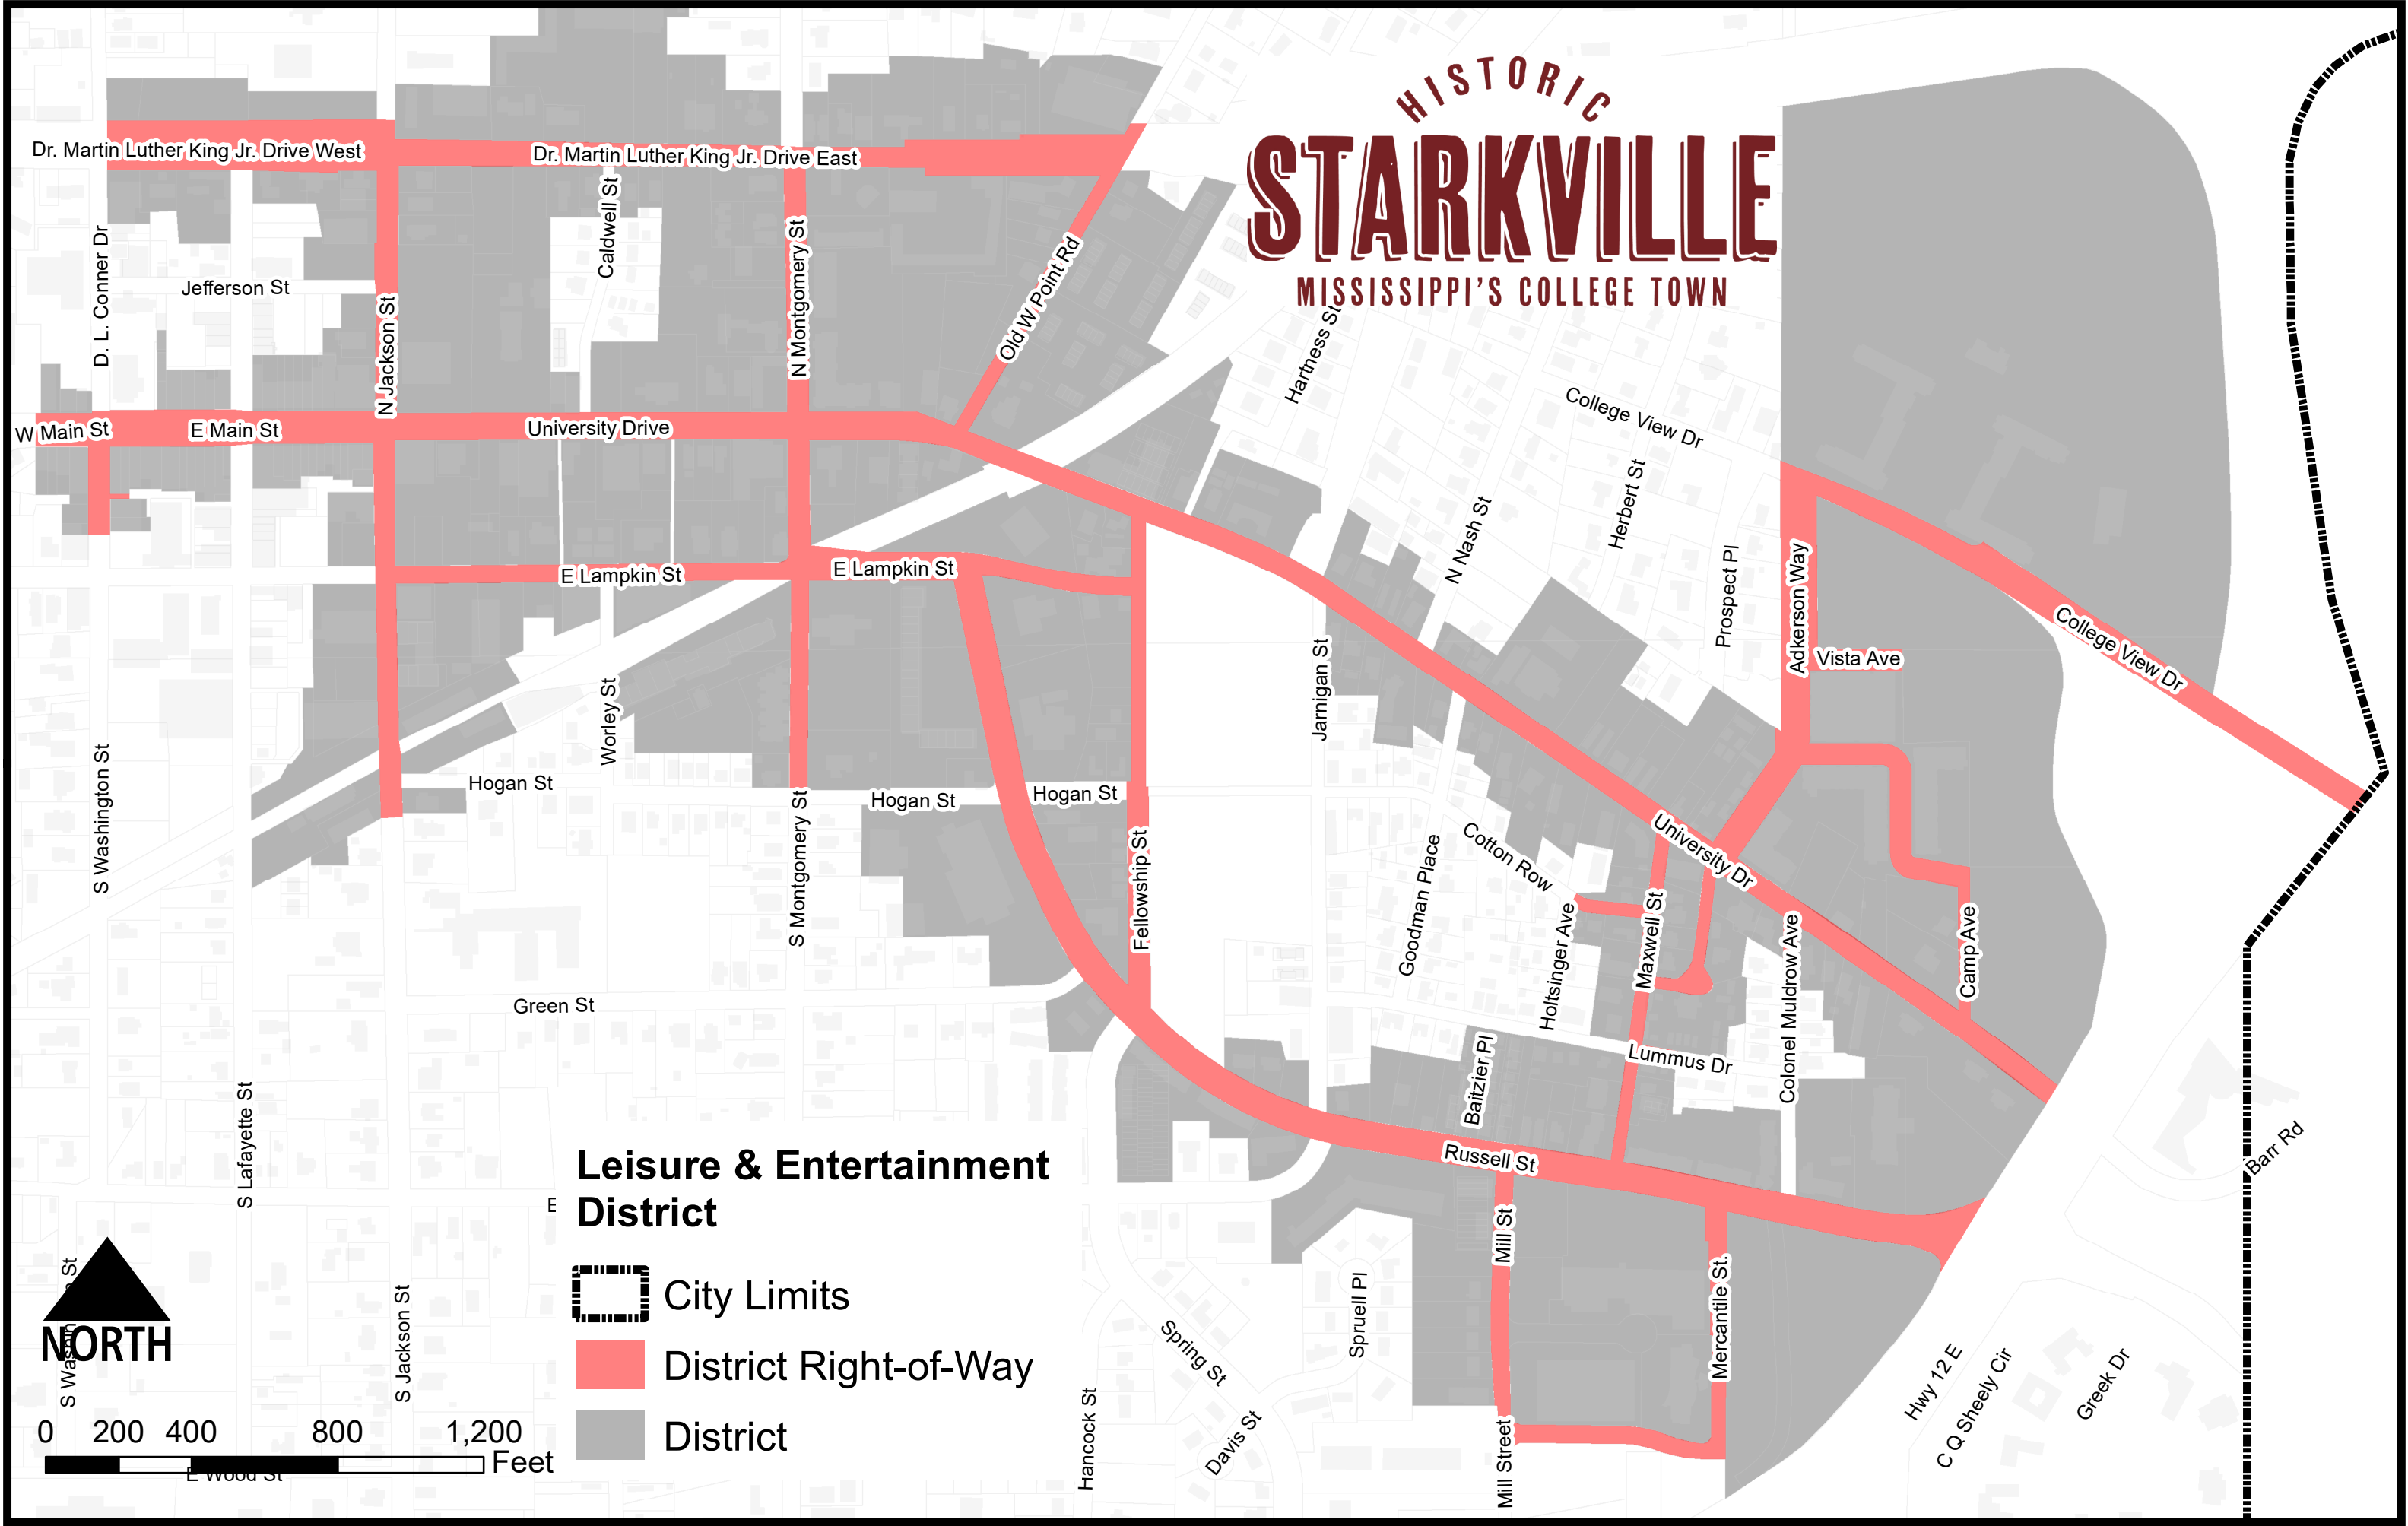

HISTORIC STARKVILLE

MISSISSIPPI'S COLLEGE TOWN

Leisure & Entertainment District

-  City Limits
-  District Right-of-Way
-  District

NORTH

0 200 400 800 1,200 Feet